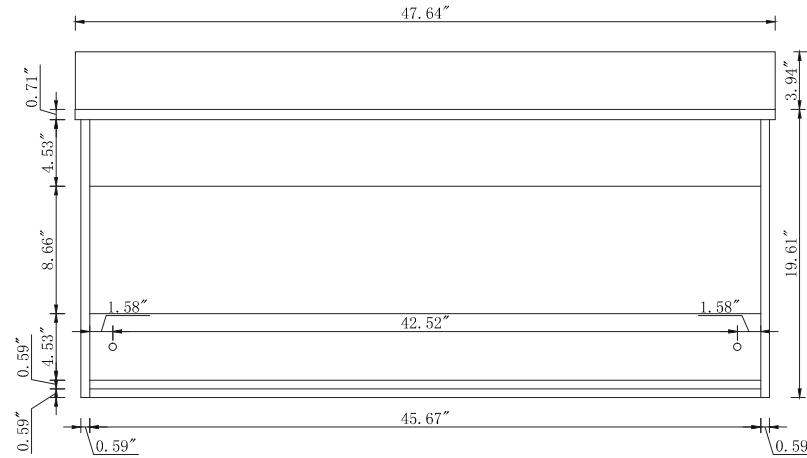

Top view

Back view

BS1048VW

Handle assemble instruction

Front view

Side view

Drawer Interior Size

DWG. NO.:

MODEL NO.:

VF43548MBL\_BS

ALTERATIONS

- 1
- 2
- 3
- 4

FOR PROPOSAL ONLY ALL DIMENSIONS TO BE VERIFIED

SCALE:

DWG. BY:

CHECKED BY: