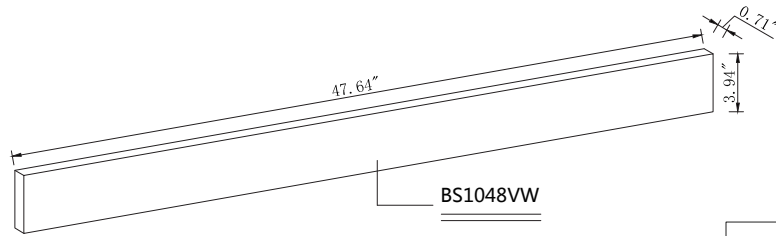

Top view

Back view

BS1048VW

Handle assemble instruction

Front view

Side view

Drawer Interior Size

DWG. NO.:

MODEL NO.:

VF43548MBL\_BS

ALTERATIONS

- 1
- 2
- 3
- 4

FOR PROPOSAL ONLY ALL DIMENSIONS TO BE VERIFIED

SCALE:

DWG. BY:

CHECKED BY: