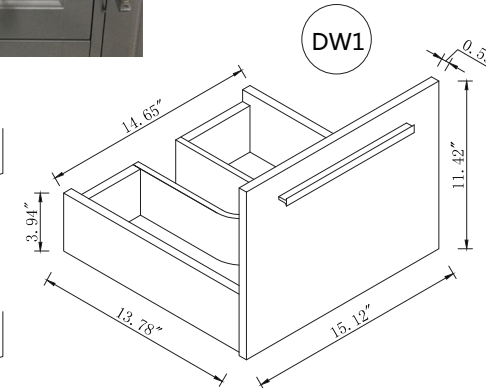

Top view

Back view

BS1048VW

Handle assemble instruction

Front view

Side view

Drawer Interior Size

DWG. NO.:

MODEL NO.:

VF43548MBL\_BS

ALTERATIONS

- 1
- 2
- 3
- 4

FOR PROPOSAL ONLY ALL DIMENSIONS TO BE VERIFIED

SCALE:

DWG. BY:

CHECKED BY: