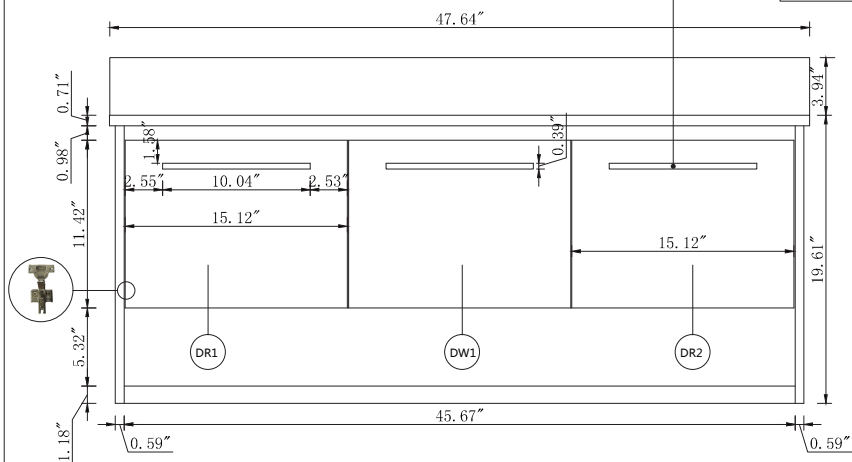

Top view

Back view

BS1048VW

Handle assemble instruction

Front view

Side view

Drawer Interior Size

DWG. NO.:

MODEL NO.:

VF43548MBL\_BS

ALTERATIONS

- 1
- 2
- 3
- 4

FOR PROPOSAL ONLY ALL DIMENSIONS TO BE VERIFIED

SCALE:

DWG. BY:

CHECKED BY: