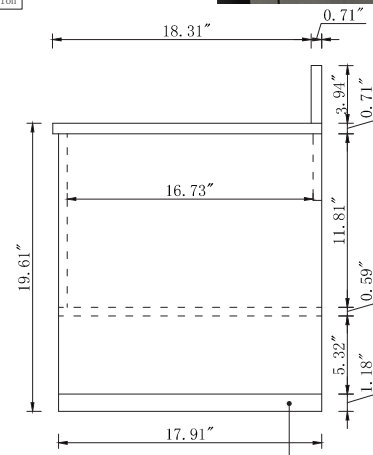

Top view

Back view

BS1048VW

Handle assemble instruction

Front view

Side view

Drawer Interior Size

DWG. NO.:

MODEL NO.:

VF43548MBL\_BS

ALTERATIONS

- 1
- 2
- 3
- 4

FOR PROPOSAL ONLY ALL DIMENSIONS TO BE VERIFIED

SCALE:

DWG. BY:

CHECKED BY: